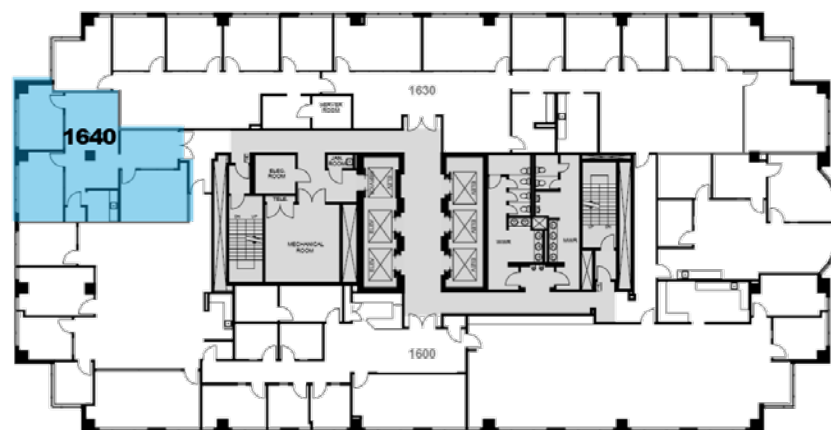

SUITE 1640

1,299 rsf

Virtual Tour

Jarred Goodstein 954 652 4617
Jonathan Kingsley 954 652 4610

BANYAN STREET www.200eastbroward.com
CAPITAL