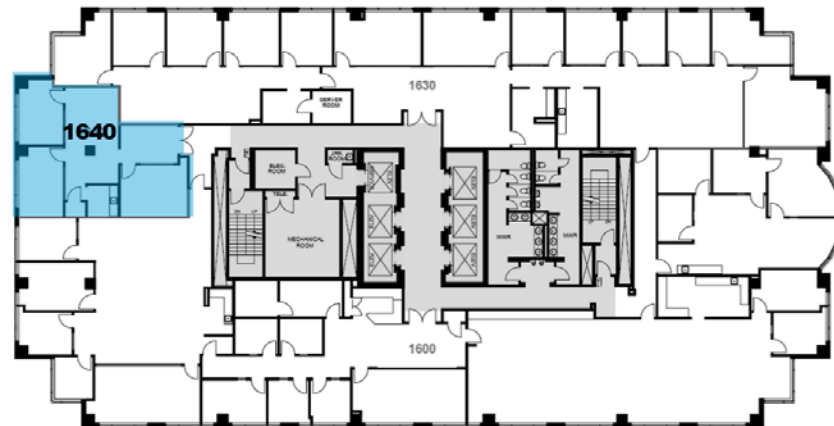

SUITE 1640

1,299 rsf

Jarred Goodstein 954 652 4617
Jonathan Kingsley 954 652 4610

BANYAN STREET www.200eastbroward.com
CAPITAL